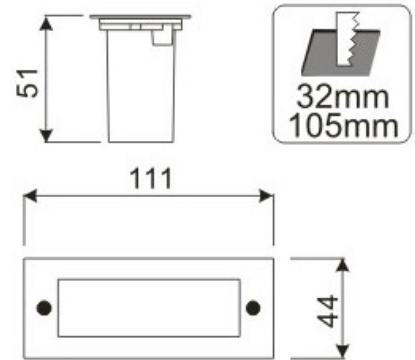

LED Recessed Lighting – LR-R00150

Model No.	LR-R00150
LED Type	5mm
LED Q'TY.	9
Beam Angle	-
Minimum luminous flux(lm)	45
Voltage	120-240V
LED Watt	0.8W
Environmental Temperature	- 20°C~60°C
Environmental Humidity	0%-95%
Safety Class	I
Safety Type	IP54
Material	ST304+Aluminium
Driver	Included